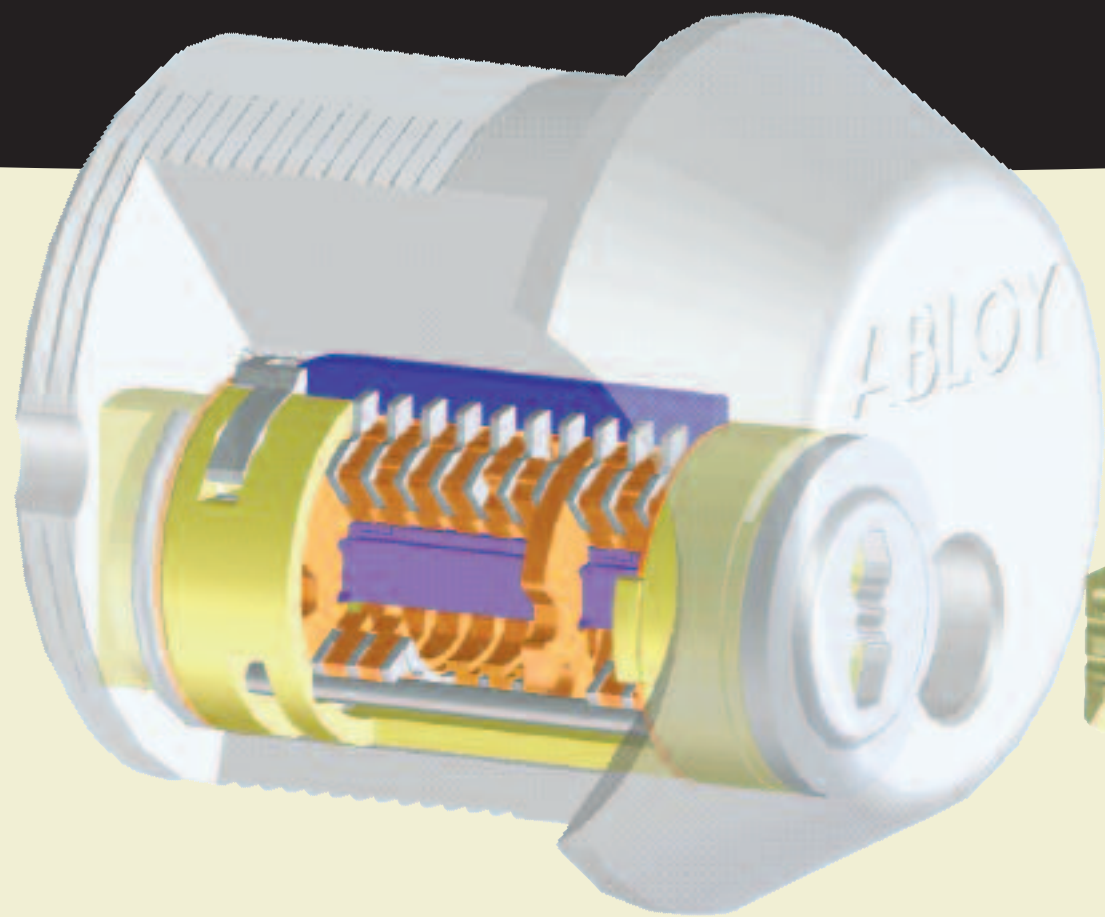

Why You Need ABLOY® PROTEC High Security Locks