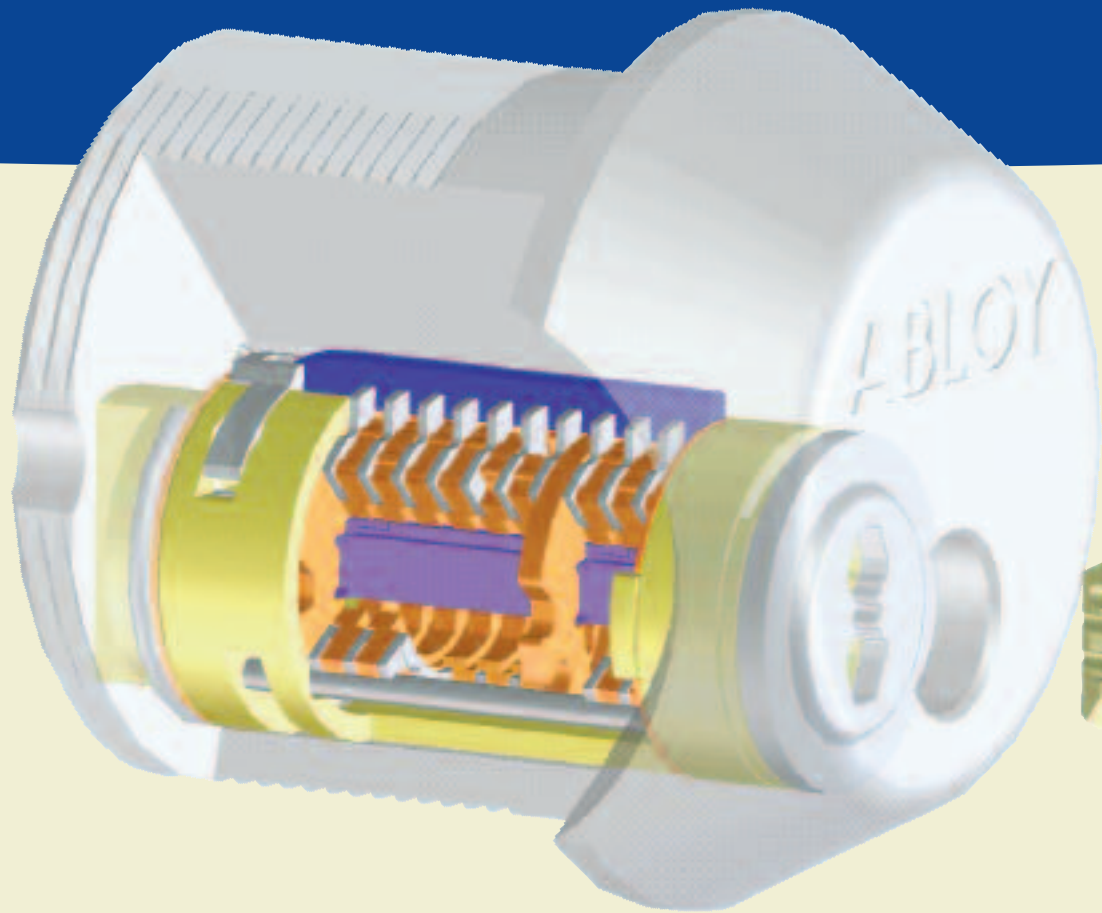

Why You Need ABLOY® PROTEC High Security Locks

- UL437 listed
- ISO 9001 Quality
- ISO 14000 Environmental

- High security since 1907
- Hundreds of models

SECURE The heart of the lock is the cylinder mechanism. The Abloy Protec rotating disc cylinder is so unique that it is patent protected worldwide.

PATENT PROTECTED key control - keys so unique they cannot be duplicated without your registered signature.

PICKPROOF The disc cylinder resists all attempts at picking, manipulating or bypassing.

STRONG hardened steel housing resists all attempts of physical attack.

NO SPRINGS means there is no wearing, jamming or freezing.

TWO BILLION combinations guarantees that no key combination will ever be duplicated and allows for large and extensive Master Key systems.

ONE KEY opens a full range of locks. No need to carry many keys, one Abloy Protec key can open your home and your office.